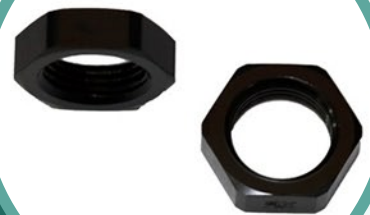

# BULKHEAD

**STRAIGHT  
ORB BARB**

**STRAIGHT BARB  
WITH STEP WASHER**

**STRAIGHT**

ADD ONS **BULKHEAD NUT**

# FITTINGS

**45°**

**90°**

**FUEL CELL**

ADD ONS BULKHEAD NUT

Check our webstore to see  
full product information

**DEALER  
INQUIRIES  
ARE WELCOME!**

Visit our website